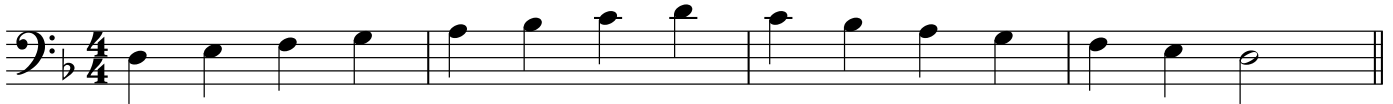

Improv Option 3: NATURAL MINOR SCALE

65