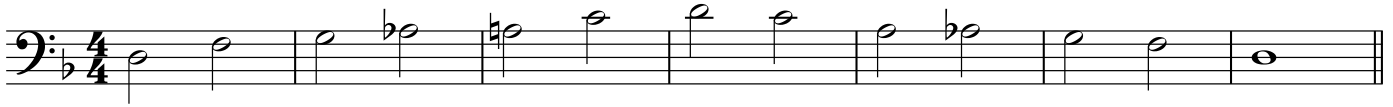

Feelin' Like Summer

Bass Clef

Improv Option 2: MINOR BLUES SCALE

42

49 Sample Solo

54

59

Improv Option 3: NATURAL MINOR SCALE